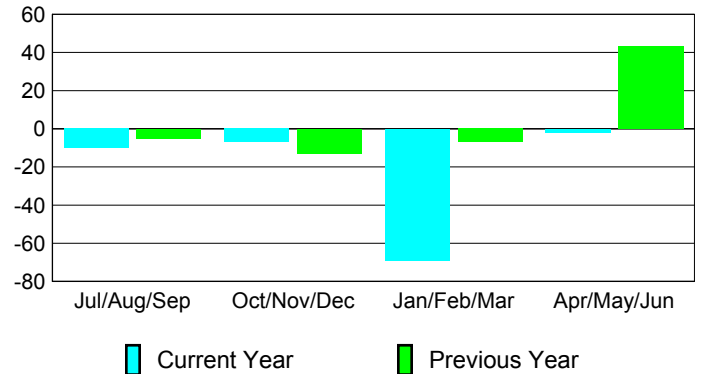

Membership Results 2008-2009

Membership 2007-2008

Month	Net Memb Goal	Actual New Memb	Actual Dropped Memb	Gain/Loss of Memb	Gain/Loss of Memb
Jul/Aug/Sep	0	20	-30	-10	-5
Oct/Nov/Dec	0	9	-16	-7	-13
Jan/Feb/Mar	0	21	-90	-69	-7
Apr/May/June	0	30	-32	-2	43
Totals	0	80	-168	-88	18

Membership Results 2008-2009

Goal, New, Dropped, Gain/Loss

Comparison of Membership Gain/Loss

Current Year Compared to the Previous Year

Gender Comparison 2008-2009

Jul/Aug/Sep

Oct/Nov/Dec

Jan/Feb/Mar

Apr/May/June

Male

Female