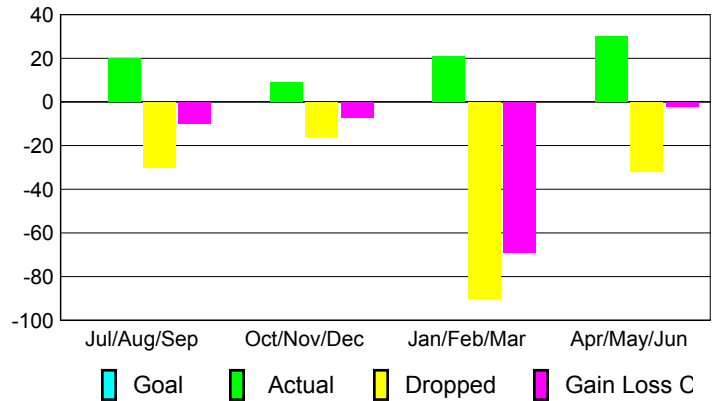

Membership Results 2008-2009

Goal, New, Dropped, Gain/Loss

Comparison of Membership Gain/Loss

Current Year Compared to the Previous Year